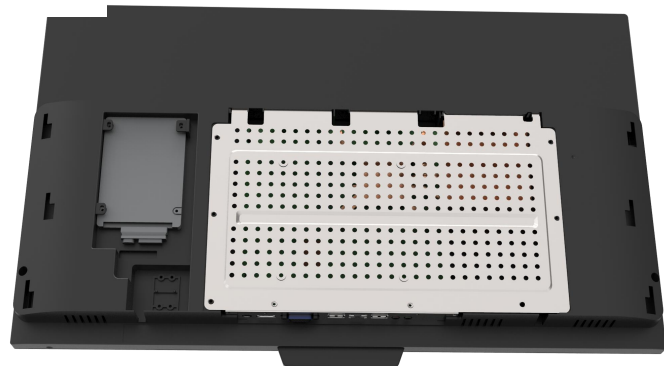

## PROFILE

Centerm AFH24 is a powerful all-in-one with high performance Intel processor inside, and integrates with a stylish 23.8' FHD display.

## Free adjustment & Better for cervical spine

Left and right rotation

Tilt back and forth

Touch Function Optional

## Free adjustment & Better for cervical spine

rotate Angle 90°

Up & down

Adjustable range: 0-140mm

Support VESA  
Size 100\*100mm

SD Card Slot  
USB2.0  
USB2.0  
Power indicator  
Power Button on/off

Support Internal DVD  
(Thick ness12.7mm)

Wall mounted iron plate

**SPECIFICATION****Processor**

CPU	Intel i3 Quad core 3.6GHz
-----	---------------------------

**Memory**

RAM	8GB
-----	-----

**Storage**

mSATA	256GB
-------	-------

**Cameras**