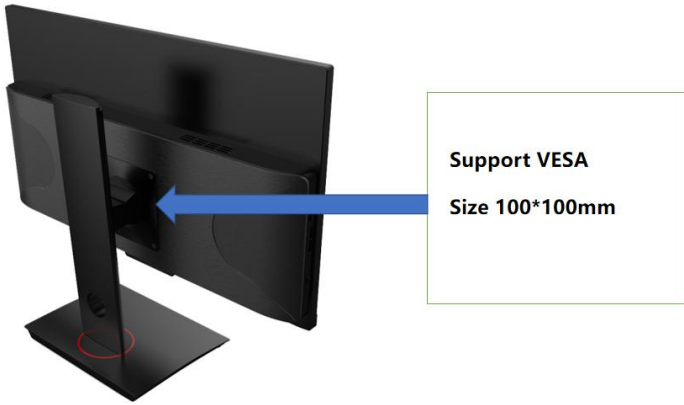

## Free adjustment & Better for cervical spine

Left and right rotation

Tilt back and forth

Touch Function Optional

## Free adjustment & Better for cervical spine

rotate Angle 90°

Up & down

Adjustable range: 0-140mm

Support VESA  
Size 100\*100mm

SD Card Slot  
USB2.0  
USB2.0  
Power indicator  
Power Button on/off

Support Internal DVD  
(Thick ness12.7mm)

Wall mounted iron plate

**SPECIFICATION****Processor**

CPU	Intel i3 Quad core 3.6GHz
-----	---------------------------

**Memory**

RAM	8GB
-----	-----

**Storage**

mSATA	256GB
-------	-------

**Cameras**