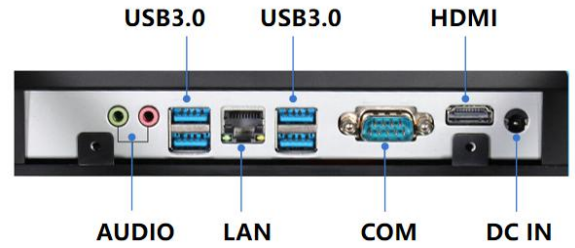

## Free adjustment & Better for cervical spine

Left and right rotation

Tilt back and forth

Touch Function Optional

## Free adjustment & Better for cervical spine

rotate Angle 90°

Up & down

Adjustable range: 0-140mm

Support VESA  
Size 100\*100mm

SD Card Slot  
USB2.0  
USB2.0  
Power indicator  
Power Button on/off

Support Internal DVD  
(Thick ness12.7mm)

Wall mounted iron plate

**SPECIFICATION****Processor**

CPU	Intel i3 Quad core 3.6GHz
-----	---------------------------

**Memory**

RAM	8GB
-----	-----

**Storage**

mSATA	256GB
-------	-------

**Cameras**