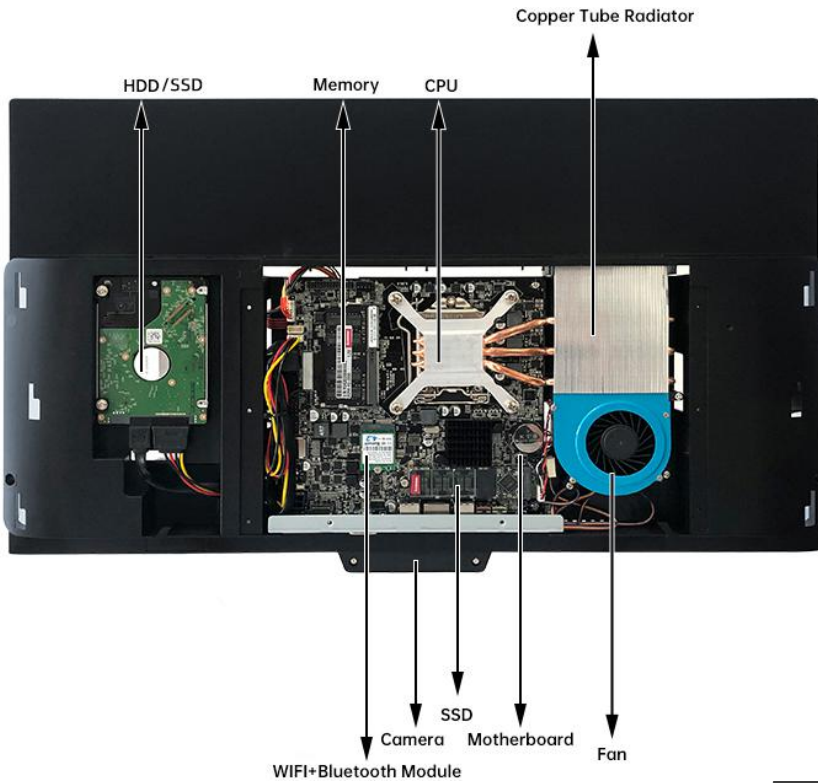

## Free adjustment & Better for cervical spine

Left and right rotation

Tilt back and forth

Touch Function Optional

## Free adjustment & Better for cervical spine

rotate Angle 90°

Up & down

Adjustable range: 0-140mm

Support VESA  
Size 100\*100mm

SD Card Slot  
USB2.0  
USB2.0  
Power indicator  
Power Button on/off

Support Internal DVD  
(Thick ness12.7mm)

Wall mounted iron plate

**SPECIFICATION****Processor**

CPU	Intel i3 Quad core 3.6GHz
-----	---------------------------

**Memory**

RAM	8GB
-----	-----

**Storage**

mSATA	256GB
-------	-------

**Cameras**

Resolution	1920x1080
------------	-----------

**NETWORK**

LAN	x1 (10/100/1000 Base-T Fast Ethernet, RJ-45)
-----	--

**I/O INTERFACE**

USB	2.0 x 2, 3.0 x4
-----	-----------------

SD card slot	Yes
--------------	-----